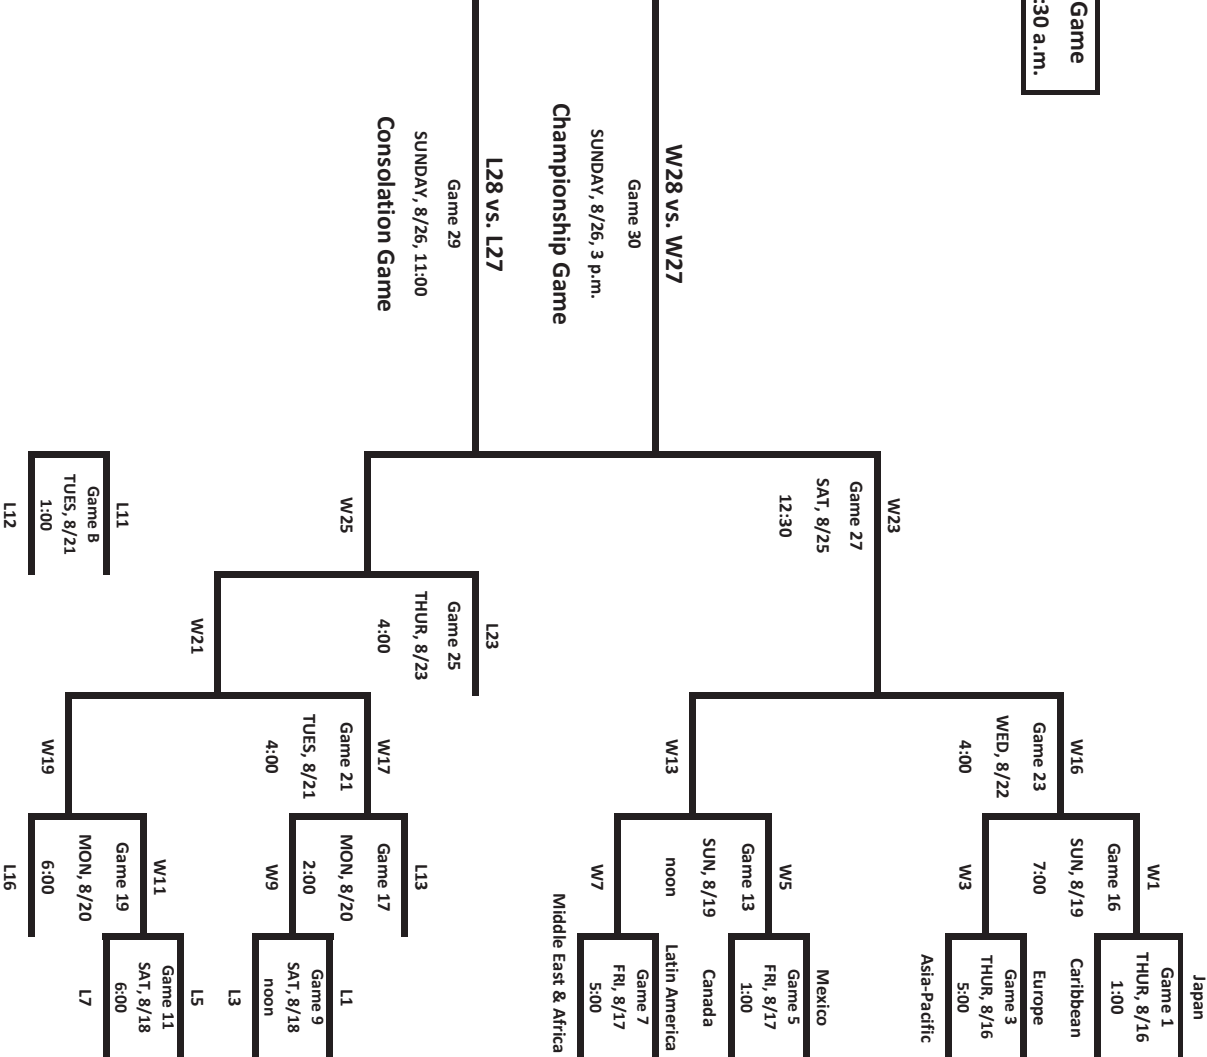

International Bracket

Challenger Game
SAT, 8/25, 10:30 a.m.

W28 vs. W27
Game 30
SUNDAY, 8/26, 3 p.m.
Championship Game

L28 vs. L27
Game 29
SUNDAY, 8/26, 11:00
Consolation Game

World Series Bracket