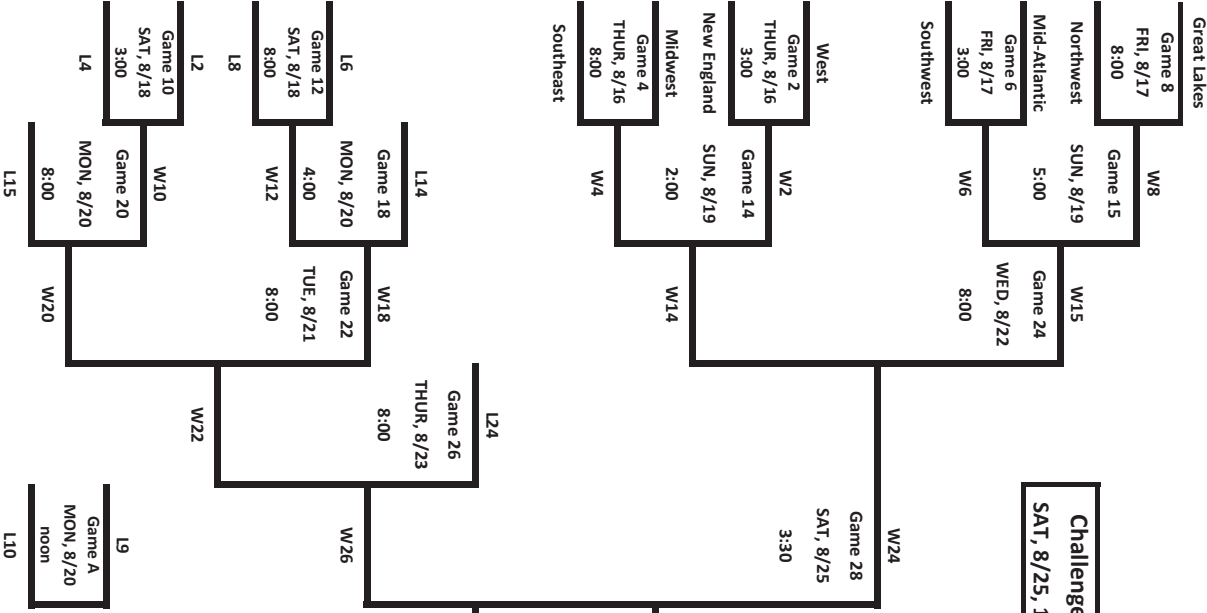

2012 Little League Baseball

United States Bracket

2012 Little League Baseball World Series